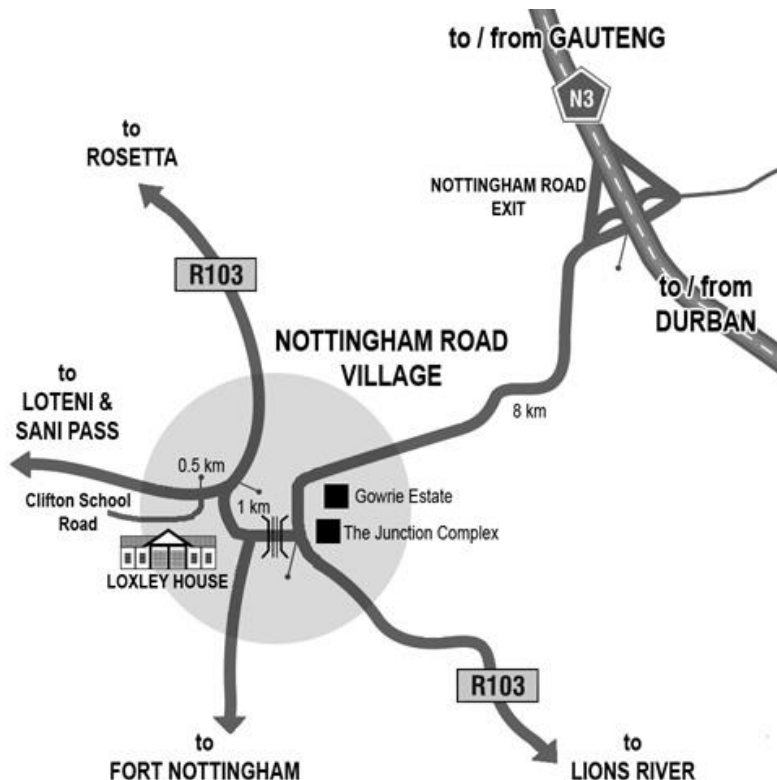

Luxury Guest House & Conference Venue

Clifton School Road
P.O. Box 80
Nottingham Road
3280

Tel: 033-266 6362

Fax: 033-266 6026

Cell: 073 228 2099

www.loxleyhouse.com

welcome@loxleyhouse.com

DIRECTIONS TO LOXLEY HOUSE

The following set of GPS co-ordinates are centered on our parking area:

- 29 deg. 21 min. 11.76 sec. S
- 29 deg. 59 min. 06.00 sec. E

1. Coming from Gauteng (4 hours) or Durban (1.5 hours) on the N3, take the Nottingham Road exit.
2. Travel for 8 km down into Nottingham Road Village, passing the entrance to Gowrie Estate on your left hand side.
3. Opposite The Junction Complex, turn right and go under the railway bridge.
4. Travel for 1 km through Nottingham Road Village, keeping right at the Y-junction so as to continue on the R103 towards Rosetta – do not take the Fort Nottingham Road.
5. Turn left at the 1st junction onto the LOWER LOTENI road.

Luxury Guest House & Conference Venue

Clifton School Road
P.O. Box 80
Nottingham Road
3280

Tel: 033-266 6362

Fax: 033-266 6026

Cell: 073 228 2099

www.loxleyhouse.com

welcome@loxleyhouse.com

6. Travel for 0.5 km and turn left onto the Clifton School Road where after 100m, you will find a Warm Welcome at LOXLEY HOUSE.